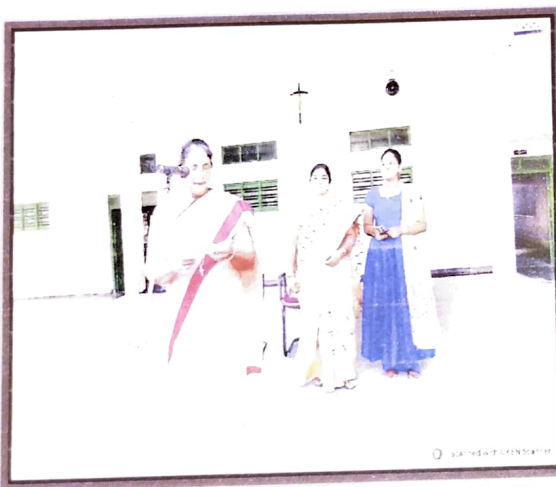

ST. ANN'S COLLEGE FOR WOMEN

(Affiliated to Acharya Nagarjuna University,
Recognized Under Section 2(f) of UGC Act 1956-New Delhi)
Amaravathi Road, Gorantla, Guntur - 522034 (A.P)

Email: st_anns_coll@yahoo.co.in Website: www.stannscollegeforwomen.org

DEPARTMENT OF COMMERCE

Class/Year : I,II & III B Sc & B.Com
Name of the Activity : Awareness program on Dengue and Swine Flu
Date : 13-09-2018
No. of Students attended : 164

To focus on Health and Hygiene one of the apostolates of Mother T Gnanamma with the prior permission of Dr. Sr. Fatima Rani. P, Principal and Correspondent of the college, Dr. Aruna and her team from Ponnuru Dispensary had visited the college to bring awareness on Dengue and Swine Flu effects and she explained about the causes and remedies to overcome the problems and they distributed free medicine to the students and the staff.

PRINCIPAL
St. Ann's College for Women
Gorantla, Guntur-522 034.